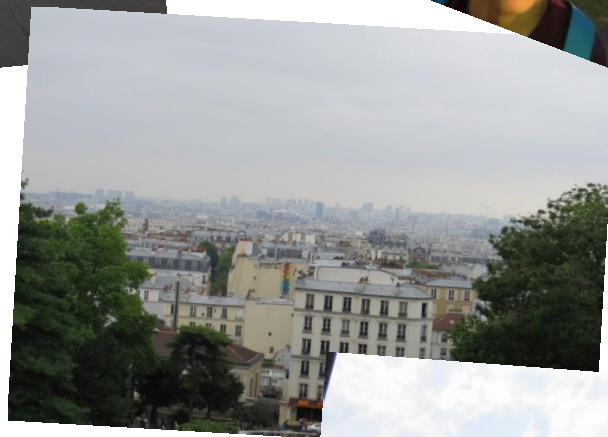

Baroque

Impressionism

Baroque paintings

The Night Watch (1642) – Rembrandt Harmenszoon van Rijn

Impressionism

Water Lilies (1915) – Claude Monet

France !!!

Orsay Museum